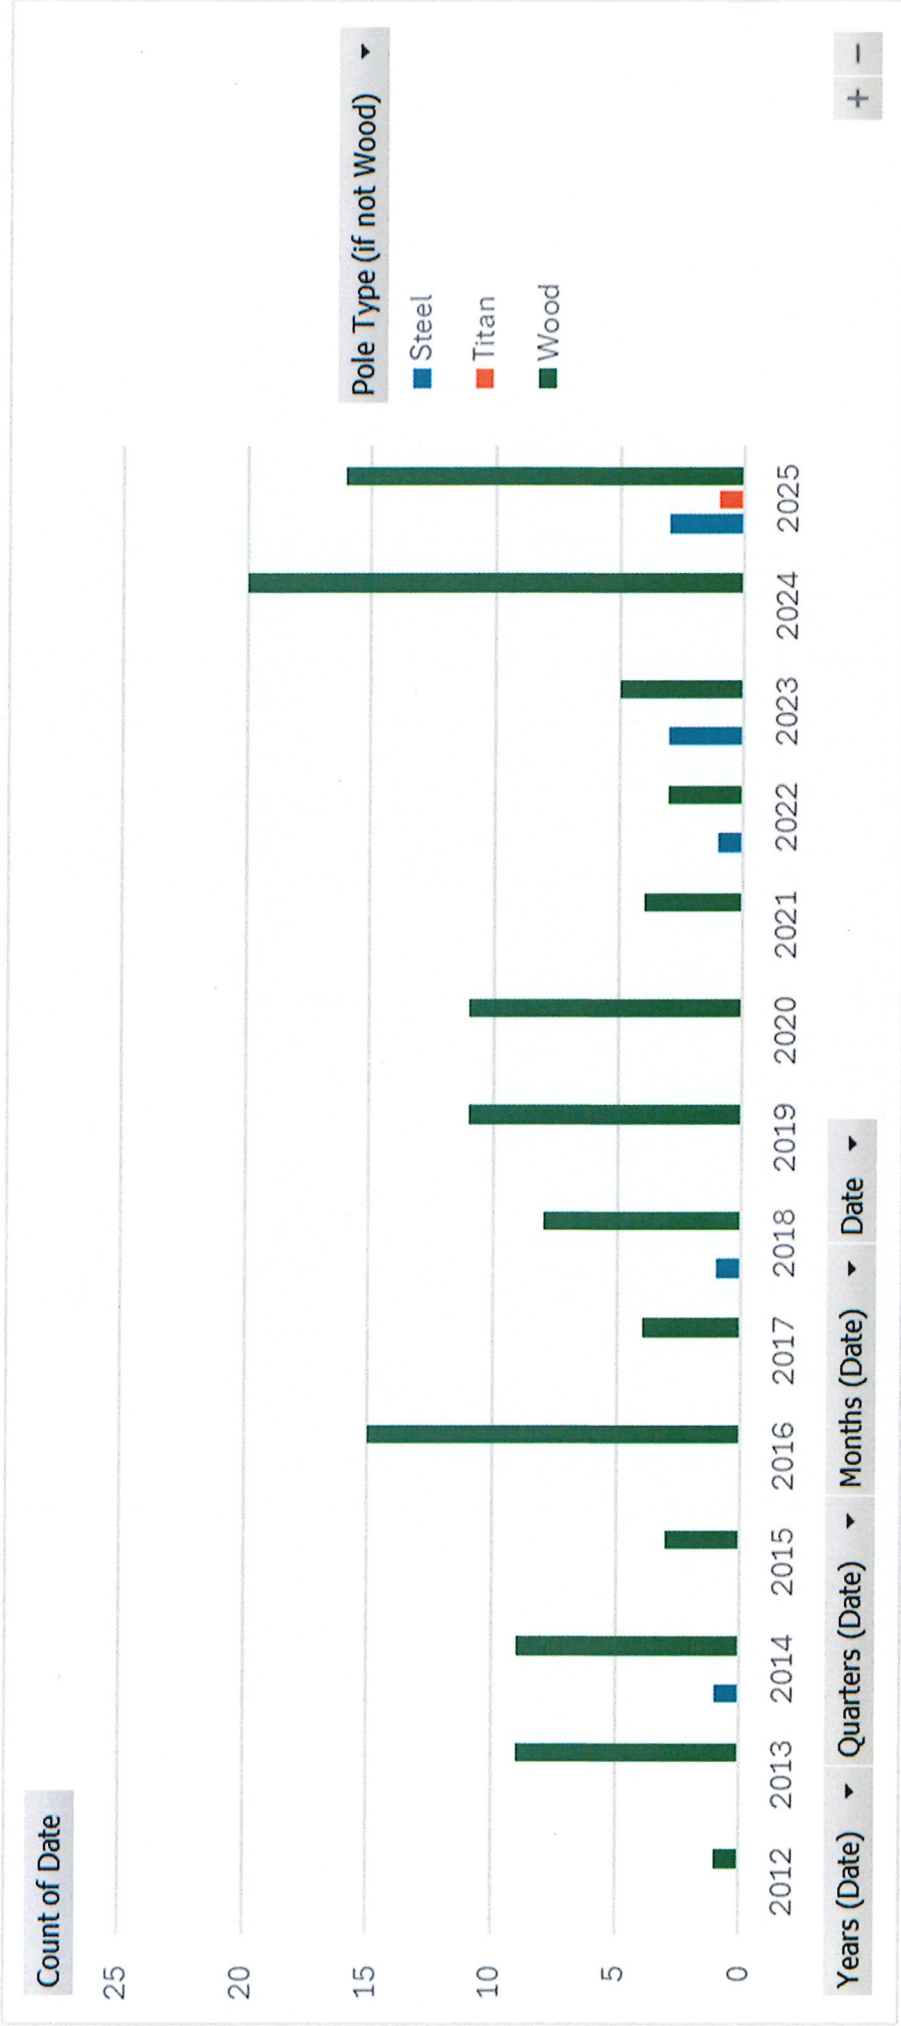

Unassisted Pole Failures (2012-2025)

Total = 98